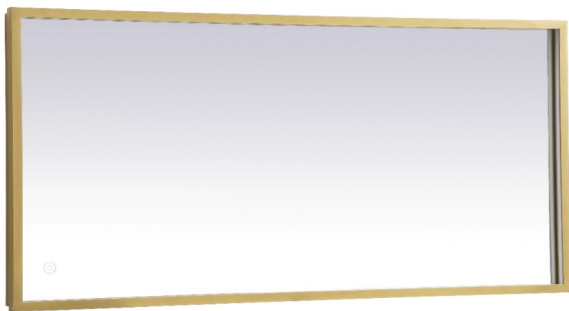

## Pier COLLECTION

Pier 20in x 40in Hardwired LED mirror and color changing temperature 3000K/4200K/6400K

Item No: MRE62040BK  
(Black)

Item No: MRE62040BR  
(Brass)

Available Finishes

### Dimensions

|                |     |
|----------------|-----|
| length         | 40  |
| width          | 1.7 |
| height         | 20  |
| product weight | 20  |

### Specifications

|                                |                         |
|--------------------------------|-------------------------|
| Finish                         | 2 Finishes              |
| mount type                     | wall mounted            |
| shape                          | rectangle               |
| orientation                    | horizontal and vertical |
| framed                         | yes                     |
| frame material details         | aluminum                |
| power source                   | hardwired               |
| lighted                        | yes                     |
| bulb type                      | led                     |
| magnifying                     | no                      |
| lumens                         | 319                     |
| color temperature              | 3000K/4200K/6400K       |
| dimnable                       | yes                     |
| defogger                       | no                      |
| storage included               | no                      |
| installation hardware included | no                      |
| Warranty                       | 1 Year Limited          |
| Shipment Type                  | Small Parcel            |